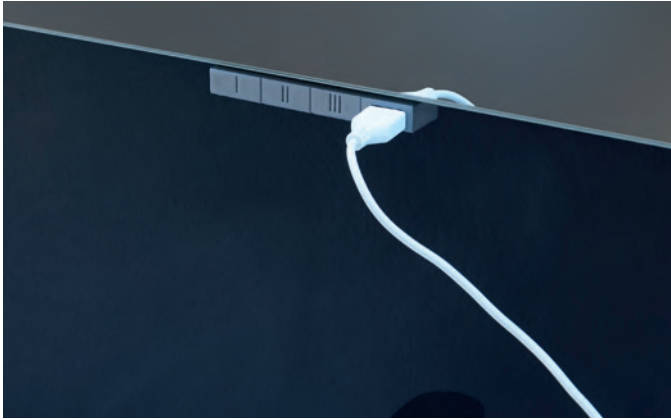

A true eye-catcher

functional mirror S15 and S16

Innovative mirror switch to make using the various lighting levels easier, and a practical USB connection. Both the S15 and S16 functional mirrors are fitted with this mirror switch. The S16 functional mirrors are also equipped with glass shelves for your bathroom accessories - not just practical, but an eye-catcher too.