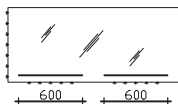

functional mirror with glass shelf
on carrier plate for 2 top lights
incl. LED effect lighting
12V LED, LM LED, 2 x 4W, 1 x 3W
with switch unit incl. USB connection (5V, max. 1A)
and 2 glass shelves
Total depth: 132 mm

Please specify decor colour! Top lights available as an optional extra!

height	width	depth	order text	door stop	carcass quality	EEC	PG 1	PG 2	PG 3
700	1600	32	S16-FSP 30			A+ (1)	-