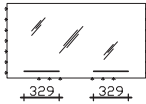

functional mirror with glass shelf
on carrier plate for 2 top lights
incl. LED effect lighting
12V LED, LM LED, 2x 4W, 2x 3W
with switch unit incl. USB connection (5V, max. 1A)
and 2 glass shelves
Total depth: 132 mm

Please specify decor colour! Top lights available as an optional extra!

height	width	depth	order text	door stop	carcass quality	EEC	PG 1	PG 2	PG 3
700	1300	32	S16-FSP 24			A+ (1)	-