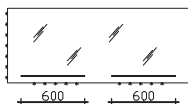

functional mirror with glass shelf
on carrier plate for 2 top lights
incl. LED effect lighting
12V LED, LM LED, 2 x 4W, 1 x 3W
with switch unit incl. USB connection (5V, max. 1A)
and 2 glass shelves
Total depth: 132 mm

Please specify decor colour! Top lights available as an optional extra!

height	width	depth	order text	door stop	carcass quality	EEC	PG 1	PG 2	PG 3
700	1700	32	S16-FSP 32			A+ (1)	-