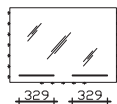

functional mirror with glass shelf
on carrier plate for 2 top lights
incl. LED effect lighting
12V LED, LM LED, 3x 4W
with switch unit incl. USB connection (5V, max. 1A)
and 2 glass shelves
Total depth: 132 mm

Please specify decor colour! Top lights available as an optional extra!

height	width	depth	order text	door stop	carcass quality	EEC	PG 1	PG 2	PG 3
700	1000	32	S16-FSP 15			A+ (1)	-