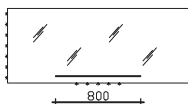

functional mirror with glass shelf
on carrier plate for 1 top light
incl. LED effect lighting
12V LED, LM LED, 3x 4W
with switch unit incl. USB connection (5V, max. 1A)
and glass shelf
Total depth: 132 mm

Please specify decor colour! Top lights available as an optional extra!

height	width	depth	order text	door stop	carcass quality	EEC	PG 1	PG 2	PG 3
700	1700	32	S16-FSP 31			A+ (1)	-